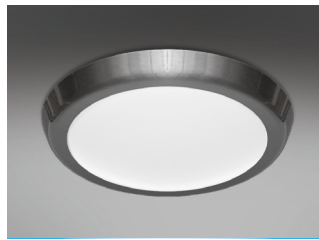

**Key Features**

- LED bulkhead
- Built around the Tridonic CLE LED module
- 25W Version Only available in 4000K
- Opal polycarbonate diffuser to minimise glare and LED spotting
- Integrated microwave presence detector option
- Emergency and dimming options
- Life >60,000 hours (L70/F10)

**/EM**  
Integral emergency conversion

**/SO**  
Integral motion sensor on/off

**/SD**  
Integral motion sensor on/10% dim

Accessories

**DB001**  
Gloss white trim

**DB002**  
Brushed aluminium effect trim

**DB003**  
Chrome trim

**Product Variation**  
**/EMS /EMD**  
Integral emergency conversion