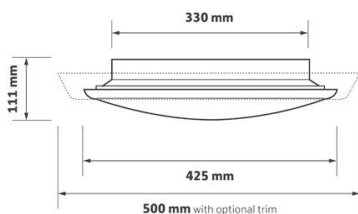

Model Ref.	Power (tcW)	Lumens (P/W)	Luminaire Output (lm)	Colour	Dimension	IP Rating
HU/12W/3K	12	108	1305	3000K	∅ 425mm x 85mm	IP20
HU/12W/4K	12	113	1365	4000K	∅ 425mm x 85mm	IP20
HU/16W/3K	16	120	1925	3000K	∅ 425mm x 112mm	IP20
HU/16W/4K	16	126	2025	4000K	∅ 425mm x 112mm	IP20
HU/18W/3K	18	94	1700	3000K	∅ 425mm x 122mm	IP20
HU/18W/4K	18	99	1782	4000K	∅ 425mm x 122mm	IP20
HU/20W/3K	20	131	2625	3000K	∅ 425mm x 135mm	IP20
HU/20W/4K	20	137	2750	4000K	∅ 425mm x 135mm	IP20
HU/22W/3K	22	113	2490	3000K	∅ 425mm x 111mm	IP20
HU/22W/4K	22	118	2605	4000K	∅ 425mm x 111mm	IP20
HU/25W/4K	25	104	2600	4000K	∅ 425mm x 111mm	IP20
HU/31W/3K	31	84	2625	3000K	∅ 425mm x 111mm	IP20
HU/31W/4K	31	88	2750	4000K	∅ 425mm x 111mm	IP20

Key Features

- LED bulkhead
- Built around the Tridonic CLE LED module
- 25W Version Only available in 4000K
- Opal polycarbonate diffuser to minimise glare and LED spotting
- Integrated microwave presence detector option
- Emergency and dimming options
- Life >60,000 hours (L70/F10)

Please select from the options below

Dali	/DA
Emergency	/EM
Dali Emergency	/DA/EM
DALI Emergency Empro	/DA/EMPRO
Sensor On/Off	/MS
Sensor Dim 10/100%	/CRDIM
Chrome	/CHR