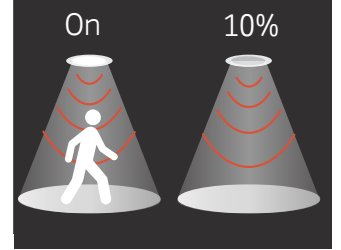

/SD
Integral motion sensor on/10% dim