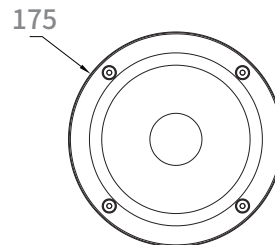

### Dimensions

### Product description

- 3W
- Self Test As Standard
- White Polycarbonate body
- High Output 240 lumens
- Dali Available
- 3 Year Warranty (1 Year On The Batteries)
- Extra Long Life LiFePO4 cells
- 5000K - 7000K

Order codes	Wattage	Colour	Lumens	Dali	Dimensions
BIS/EM/SARND/WH	3W	White	240	No	140x48mm
BIS/EM/SARND/BLK	3W	Black	240	No	140x48mm
BIS/EM/SARND/WH/DALI	3W	White	240	Yes	140x48mm
BIS/EM/SARND/BLK/DALI	3W	Black	240	Yes	140x48mm
BIS/EM/IP65/BOX					