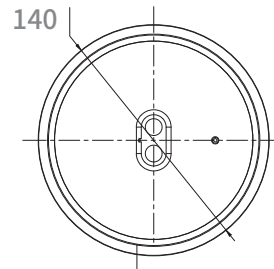

## Bishop Self Test / Dali Surface Emergency Standalone

### Dimensions

### Product description

- 3W
- Self Test As Standard
- White Polycarbonate body
- High Output 240 lumens
- Dali Available
- 3 Year Warranty (1 Year On The Batteries)
- Extra Long Life LiFePO4 cells
- 5000K - 7000K

Order codes	Wattage	Colour	Lumens	Dali	Dimensions
BIS/EM/SARND/WH	3W	White	240	No	140x48mm
BIS/EM/SARND/BLK	3W	Black	240	No	140x48mm
BIS/EM/SARND/WH/DALI	3W	White	240	Yes	140x48mm
BIS/EM/SARND/BLK/DALI	3W	Black	240	Yes	140x48mm
BIS/EM/IP65/BOX					