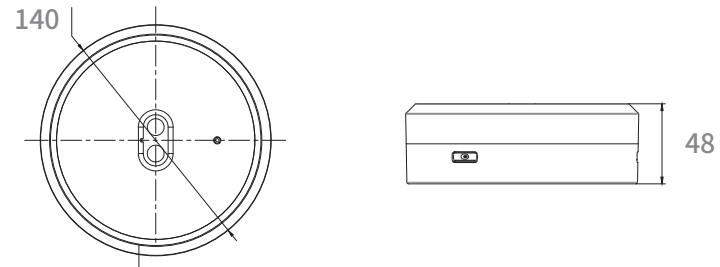

## Bishop Self Test / Dali Surface Emergency Standalone

### Dimensions

### Product description

- 3W
- Self Test As Standard
- White Polycarbonate body
- High Output 240 lumens
- Dali Available
- 3 Year Warranty (1 Year On The Batteries)
- Extra Long Life LiFePO4 cells
- 5000K - 7000K

Order codes	Wattage	Colour	Lumens	Dali	Dimensions
BIS/EM/SARND/WH	3W	White	240	No	140x48mm
BIS/EM/SARND/BLK	3W	Black	240	No	140x48mm
BIS/EM/SARND/WH/DALI	3W	White	240	Yes	140x48mm
BIS/EM/SARND/BLK/DALI	3W	Black	240	Yes	140x48mm
BIS/EM/IP65/BO					