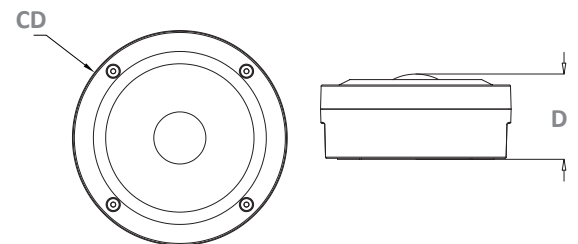

## Bishop Self Test / Dali Surface Emergency Standalone

### Dimensions

### Product description

- 3W
- Self Test As Standard
- White Polycarbonate body
- High Output 240 lumens
- Dali Available
- 3 Year Warranty (1 Year On The Batteries)
- Extra Long Life LiFePO4 cells
- 5000K - 7000K

Order codes	Wattage	Colour	Lumens	Dali	Dimensions
BIS/EM/SARND/WH	3W	White	240	No	140x48mm
BIS/EM/SARND/BLK	3W	Black	240	No	140x48mm
BIS/EM/SARND/WH/DALI	3W	White	240	Yes	140x48mm
BIS/EM/SARND/BLK/DALI	3W	Black	240	Yes	140x48mm
BIS/EM/IP65/BO					