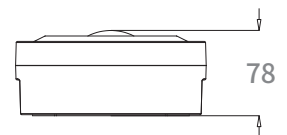

Bishop Self Test / Dali Surface Emergency Standalone

Dimensions

IP65 Box

Product description

- 3W
- Self Test As Standard
- White Polycarbonate body
- High Output 240 lumens
- Dali Available
- 3 Year Warranty (1 Year On The Batteries)
- Extra Long Life LiFePO4 cells
- 5000K - 7000K

Order codes	Wattage	Colour	Lumens	Dali	Dimensions
BIS/EM/SARND/WH	3W	White	240	No	140x48mm
BIS/EM/SARND/BLK	3W	Black	240	No	140x48mm
BIS/EM/SARND/WH/DALI	3W	White	240	Yes	140x48mm
BIS/EM/SARND/BLK/DALI	3W	Black	240	Yes	140x48mm
BIS/EM/IP65/BOX