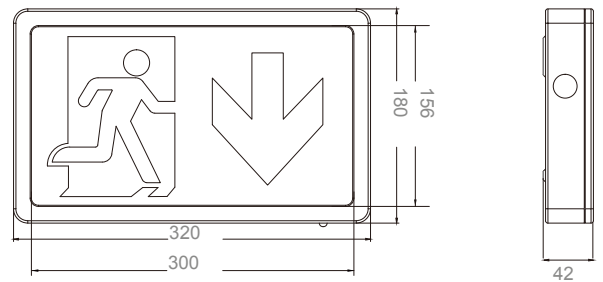

Self Test Box LED Exit Sign

Dimensions

- Wall mounting
- Self Test As Standard
- 1W Max
- Maintained and Non Maintained
- Steel housing construction
- Complete With Arrow Up As Standard
- 3 Year Warranty (1 Year On The Batteries)
- 5000K-7000K
- Extra Long Life LiFePO4 cells
- IP65
- 30m Viewing Range

Technical Details:

	<u>BIS/EM/BOX</u>	<u>BIS/EM/BOX/DALI</u>
Mains Supply	230-240V AC 50/60 Hz	
Power Rating -	44mA $\lambda = 0.6$	40mA $\lambda = 0.6$
Maintained Duration	3 Hours	
Recharge Period	12 Hours – Energy saving electronic charger	
Battery	LiFePO4 Cells	LiFePO4 Cells
Weight	1.80Kg	1.90Kg