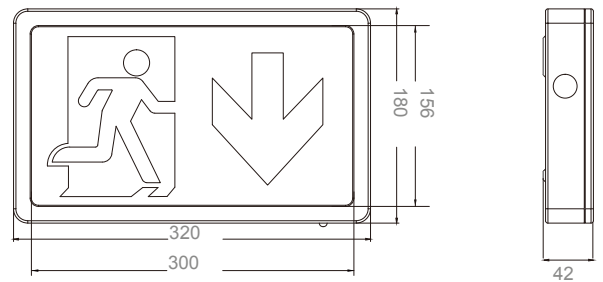

Self Test Box LED Exit Sign

Dimensions

- Wall mounting
- Self Test As Standard
- 1W Max
- Maintained and Non Maintained
- Steel housing construction
- Complete With Arrow Up As Standard
- 3 Year Warranty (1 Year On The Batteries)
- 5000K-7000K
- Extra Long Life LiFePO4 cells
- IP65

Technical Details:

	<u>BIS/EM/BOX</u>	<u>BIS/EM/BOX/DALI</u>
Mains Supply	230-240V AC 50/60 Hz	
Power Rating -	44mA $\lambda = 0.6$	40mA $\lambda = 0.6$
Maintained Duration	3 Hours	
Recharge Period	12 Hours – Energy saving electronic charger	
Battery	LiFePO4 Cells	LiFePO4 Cells
Weight	1.80Kg	1.90Kg