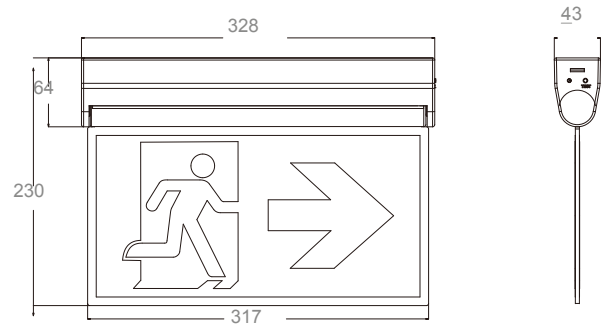

Self Test Wall Ceiling LED Exit Sign

Dimensions

Wall Mount

- Wall or Ceiling mounting
- Self Test As Standard
- 1W Max
- 5000K-7000K
- White Polycarbonate body
- Complete With Arrow Up As Standard
- Translucent Polycarbonate Cover
- 3 Year Warranty (1 Year On The Batteries)
- Extra Long Life LiFePO4 cells
- 30m Viewing Range

A stylish and compact Double Sided LED Exit Sign suitable for ceiling or wall mount applications. The unit is available in either a self test or a DALI version. The unit is supplied with a Plexi glass screen printed legend plate which offers an impressive 30m viewing distance.