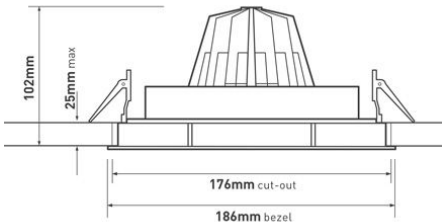

Model Ref.	Power (tcW)	Luminaire Output (lm)	Colour	Dimension	Cut Out	IP Rating
OXF/ADJ/8W/3K	8	1025	830	ø 186mm x 102mm	ø 176mm	IP20
OXF/ADJ/8W/4K	8	1075	840	ø 186mm x 102mm	ø 176mm	IP20
OXF/ADJ/14W/3K	14	1725	830	ø 186mm x 102mm	ø 176mm	IP20
OXF/ADJ/14W/4K	14	1800	840	ø 186mm x 102mm	ø 176mm	IP20
OXF/ADJ/19W/3K	19	2375	830	ø 186mm x 102mm	ø 176mm	IP20
OXF/ADJ/19W/4K	19	2450	840	ø 186mm x 102mm	ø 176mm	IP20
OXF/ADJ/28W/3K	28	3150	830	ø 186mm x 102mm	ø 176mm	IP20
OXF/ADJ/28W/4K	28	3275	840	ø 186mm x 102mm	ø 176mm	IP20

Key Features

- Professional gimbal with a wide choice of options and accessories
- Incorporates Tridonic LED module and driver systems
- UGR <19 and ETL compliant variants
- Multifaceted 40° reflector supplied as standard
- Height under 102 mm using optimised passive thermodynamics
- Emergency, DALI and dimming options
- 5 year warranty

Please select from the options below

Dali	/DA
Switch Dim / Mains	/SD
DSI	/DSI
Emergency	/EM
Dali Emergency	/DA/EM
DALI Emergency Empro	/DA/EMPRO
Black Bezel	/BLK
25° multi- faceted	/MF25
60° multi- faceted	/MF60
40° specular	/SP40
50° satin	/SA50
Bluetooth wireless control - inc dim	/BTC