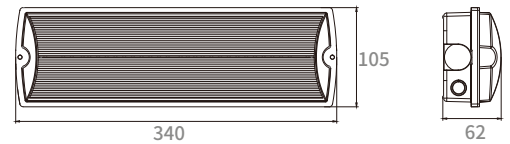

## Self Test Bulkhead LED Exit Sign

### Dimensions

- Wall mounting
- Self Test As Standard
- 2W Max
- 200 Lumens
- 5000K-7000K
- White Polycarbonate body
- 3 Year Warranty (1 Year On The Batteries)
- Hinged Gear Tray
- Complete Set Of x4 Legends As Standard
- Extra Long Life LiFePO4 cells
- IP65