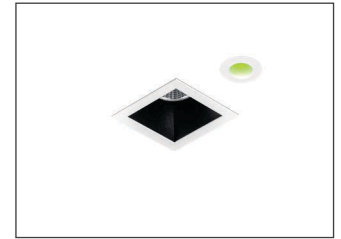

Key Features

- Low glare architectural downlight
- Discreet minimal bezel, die-cast from pure aluminium
- Matt black darklight baffle, developed to minimise glare
- Fitted with an integral IP44 protective lens as standard
- Precision moulded 40° reflector
- Tridonic LED engine and driver system
- Excellent thermally optimised 24 super-fin die-cast heatsink
- Short circuit, overload and temperature protection
- Life >55,000h L90/F10

Please select from the options below

Dali	/DA
Switch Dim / Mains	/SD
DSI	/DSI
Emergency	/EM
Dali Emergency	/DA/EM
DALI Emergency Empro	/DA/EMPRO
Narrow beam reflector 20°	/NB
Plaster-in bezel version	/PI
Ra90 High colour rendering	/9
Casambi wireless network (inc dim)	/BTC
White Bezel	/WBZ
Black Bezel	/BBZ
White Baffle	/WBF
Black Baffle	/BBF

Options

/ECO
SwitchDIM, DALI or DSI

/MDIM
Mains dimming

/NB
20° Narrow beam reflector

/EM
EM conversion

/EMD
Self test and DALI EM conversion

/EMi
EM conversion with integral indicator

/EMDi
DALI/self test EM conversion with integral indicator

Wall wash available

Round available