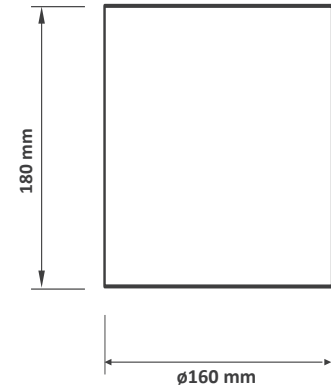

Technical Drawing

Key Features

- Professional LED 160mm surface can
- 55° reflector as standard
- Finished in RAL9016 brilliant white
- Integral DALI2 As Standard
- *Integral Emergency Conversion Available*
- 10% Output In Emergency Mode
- Suspension option / Besa Box Mountable
- 5 year warranty
- Fixed Lens
- IP20
- Aluminium Construction
- Different Colour Baffle's available
- Photometric data available on request

Ordering Information

Model Ref.	Power (tcW)	Colour	Lm/W	Luminaire Output (lm)	Life (hrs)
NOL4100WHI3K	25	3000K	109	2740	50,000
NOL4100WHI4K	25	4000K	111	2790	50,000
NOL4100BLK3K	25	3000K	109	2740	50,000
NOL4100BLK4K	25	4000K	111	2790	50,000