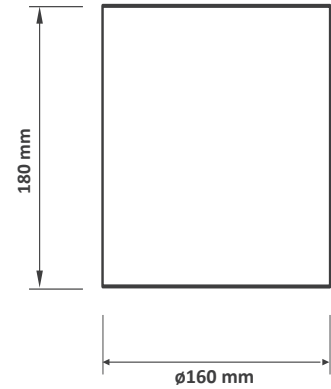

Technical Drawing

Key Features

- Professional LED 160mm surface can
- 55° reflector as standard
- Finished in RAL9016 brilliant white
- Integral DALI2 As Standard
- *Integral Emergency Conversion Available*
- 10% Output In Emergency Mode
- Suspension option / Besa Box Mountable
- 5 year warranty
- Fixed Lens
- IP20
- Aluminium Construction
- Different Colour Baffle's available
- Photometric data available on request

Ordering Information

Model Ref.	Power (tcW)	Colour	Lm/W	Luminaire Output (lm)	Life (hrs)
NOL4100WHI3K	25	3000K	109	2740	50,000
NOL4100WHI4K	25	4000K	111	2790	50,000
NOL4100BLK3K	25	3000K	109	2740	50,000
NOL4100BLK4K	25	4000K	111	2790	50,000