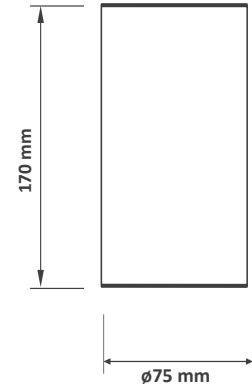

## Technical Drawing

## Key Features

- Professional LED 75mm surface can
- Multi-faceted 55° reflector as standard
- Finished in RAL9016 brilliant white
- Integral DALI As Standard
- 10% Output In Emergency Mode
- Suspension option
- 5 year warranty
- Fixed Lens
- IP20
- Aluminium Construction
- Different Colour Baffle's available

## Ordering Information

Model Ref.	Power (tcW)	Colour	Lm/W	Luminaire Output (llm)
NOL175WHI3K	21	830	101	2121
NOL175WHI4K	21	840	102	2142
NOL175BLK3K	21	830	101	2121
NOL175BLK4K	21	840	102	2142