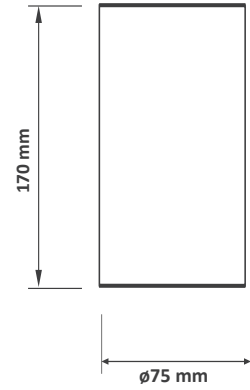

## Technical Drawing

## Key Features

- Professional LED 75mm surface can
- 55° reflector as standard
- Finished in RAL9016 brilliant white
- Integral DALI2 As Standard (Philips Driver)
- 10% Output In Emergency Mode
- Suspension option
- 5 year warranty
- Fixed Lens
- IP20
- Aluminium Construction
- Different Colour Baffle's available
- Photometric data available on request

## Ordering Information

Model Ref.	Power (tcW)	Colour	Lm/W	Luminaire Output (lm)	Life (hrs)
NOL175WHI3K	21	3000K	101	2121	50,000
NOL175WHI4K	21	4000K	102	2142	50,000
NOL175BLK3K	21	3000K	101	2121	50,000
NOL175BLK4K	21	4000K	102	2142	50,000