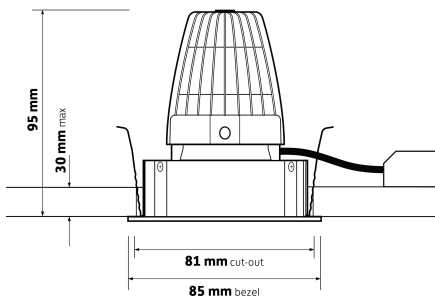

Model Ref.	Power (tcW)	Luminaire Output (lm)	Colour	Dimension	Cut Out	IP Rating
PAR/8W/27K	8	600	927	ø 85mm x 95mm	ø 81mm	IP44
PAR/6.5W/3K	6.5	675	830	ø 85mm x 95mm	ø 81mm	IP44
PAR/6.5W/4K	6.5	700	840	ø 85mm x 95mm	ø 81mm	IP44
PAR/10W/27K	10	850	927	ø 85mm x 95mm	ø 81mm	IP44
PAR/8W/3K	8	850	830	ø 85mm x 95mm	ø 81mm	IP44
PAR/8W/4K	8	900	840	ø 85mm x 95mm	ø 81mm	IP44

Key Features

- Low glare architectural downlight
- Discreet minimal bezel, die-cast from pure aluminium
- Matt black darklight baffle, developed to minimise glare
- Fitted with an integral IP44 protective lens as standard
- Precision moulded 40° reflector
- Tridonic LED engine and driver system
- Excellent thermally optimised 24 super-fin die-cast heatsink
- Short circuit, overload and temperature protection

Please select from the options below

- Dali /DA
- Switch Dim / Mains /SD
- DSI /DSI
- Emergency /EM
- Dali Emergency /DA/EM
- DALI Emergency Empro /DA/EMPRO
- Narrow beam reflector 20° /NB
- Plaster-in bezel version /PI
- Ra90 High colour rendering /9
- Casambi wireless network (inc dim) /BTC /BTC
- White Bezel /WBZ
- Black Bezel /BBZ
- White Baffle /WBF
- Black Baffle /BBF