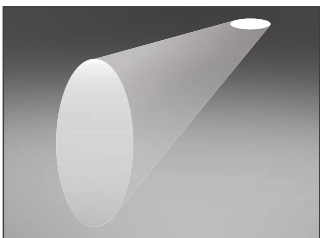

Wall wash available
Please see 131 Series datasheet