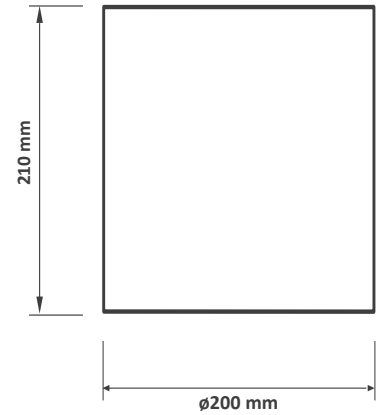

Technical Drawing

Key Features

- Professional LED 200mm surface can
- 55° reflector as standard
- Finished in RAL9016 brilliant white
- Integral DALI2 As Standard
- *Integral Emergency Conversion Available*
- 10% Output In Emergency Mode
- Suspension option / Besa Box Mountable
- 5 year warranty
- Fixed Lens
- IP20
- Aluminium Construction
- Different Colour Baffle's available
- Photometric data available on request

Ordering Information

Model Ref.	Power (tcW)	Colour	Lm/W	Luminaire Output (lm)	Life (hrs)
NOL6200WHI3K	35	3000K	109	3815	50,000
NOL6200WHI4K	35	4000K	111	3900	50,000
NOL6200BLK3K	35	3000K	109	3815	50,000
NOL6200BLK4K	35	4000K	111	3900	50,000