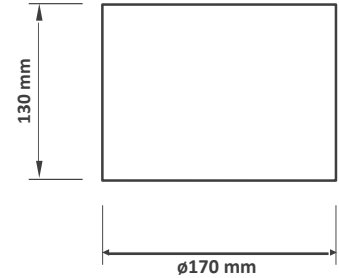

Technical Drawing

Key Features

- Professional LED 170mm surface can
- 55° reflector as standard
- Finished in RAL9016 brilliant white
- Integral DALI As Standard
- 10% Output In Emergency Mode
- Suspension option / Besa Box Mountable
- 5 year warranty
- Fixed Lens
- IP20
- Aluminium Construction
- Photometric data available on request

Ordering Information

Model Ref.	Power (tcW)	Colour	Lm/W	Luminaire Output (lm)	Life (hrs)
NOL5170WHI3K	25	3000K	101	2520	50,000
NOL5170WHI4K	25	4000K	103	2585	50,000
NOL5170BLK3K	25	3000K	101	2520	50,000
NOL5170BLK4K	25	4000K	103	2585	50,000