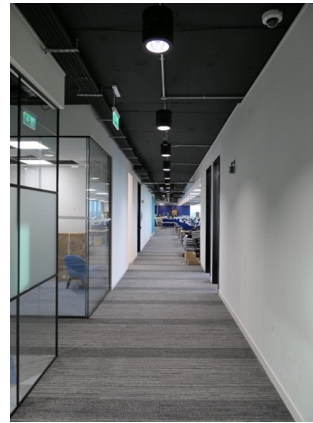

Technical Drawing

Key Features

- Professional LED 170mm surface can
- 55° reflector as standard
- Finished in RAL9016 brilliant white
- Integral DALI As Standard
- 10% Output In Emergency Mode
- Suspension option / Besa Box Mountable
- 5 year warranty
- Fixed Lens
- IP20
- Aluminium Construction
- Photometric data available on request