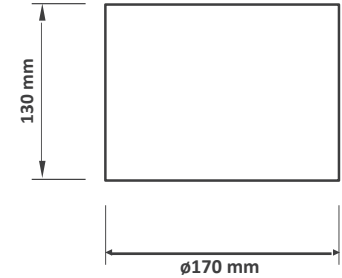

Technical Drawing

Key Features

- Professional LED 170mm surface can
- 55° reflector as standard
- Finished in RAL9016 brilliant white
- Integral DALI As Standard
- 10% Output In Emergency Mode
- Suspension option / Besa Box Mountable
- 5 year warranty
- Fixed Lens
- IP20
- Aluminium Construction
- Photometric data available on request

Ordering Information

Model Ref.	Power (tcW)	Colour	Lm/W	Luminaire Output (lm)	Life (hrs)
NOL5170WHI3K	25	000	101	2520	50,000
NOL5170WHI4K	25	000	103	2585	50,000
NOL5170BLK3K	25	3000M	101	2520	50,000
NOL5170BLK4K	25	4000M	103	2585	50,000