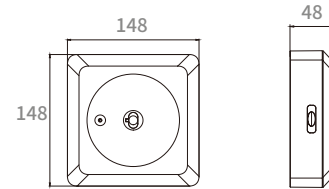

Bishop Self Test / Dali Surface Emergency Standalone

Dimensions

Product description

- **3W**
- **Self Test As Standard**
- **White Polycarbonate body**
- **High Output 240 lumens**
- **Dali Available**
- **3 Year Warranty (1 Year On The Batteries)**
- **Extra Long Life LiFePO4 cells**
- **5000K - 7000K**

Order codes	Wattage	Colour	Lumens	Dali	Dimensions
BIS/EM/SASQ/WH	3W	White	240	No	140x48mm
BIS/EM/SASQ/BLK	3W	Black	240	No	140x48mm
BIS/EM/SASQ/WH/DALI	3W	White	240	Yes	140x48mm
BIS/EM/SASQ/BLK/DALI	3W	Black	240	Yes	140x48mm