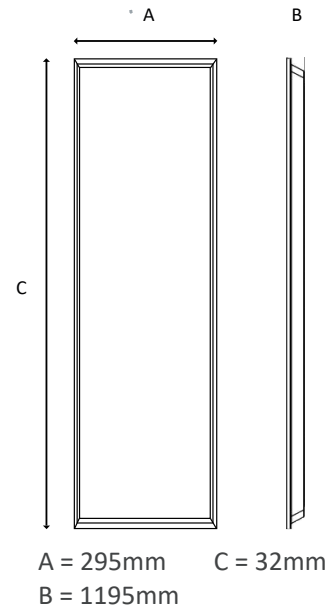

Please select from the options below

Dali	/DA
Emergency	/EM
Dali Emergency	/DA/EM
DALI Emergency Empro	/DA/EMPRO
Suspension Kit	/SUS