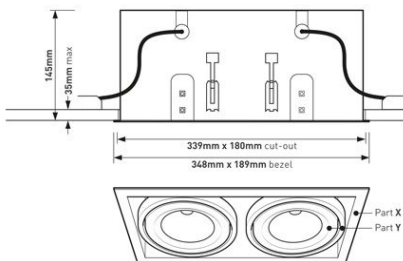

Model Ref.	Total Power (tcW)	Lumens (P/W)	Total Luminaire Output (lm)	Colour	Dimension	Cut Out	IP Rating
BRI/2/16W/3K	16	128	2050	830	∅ 348mm x 189mm	339 x 180mm	IP20
BRI/2/16W/4K	16	134	2150	840	∅ 348mm x 189mm	339 x 180mm	IP20
BRI/2/28W/3K	28	123	3450	830	∅ 348mm x 189mm	339 x 180mm	IP20
BRI/2/28W/4K	28	128	3600	840	∅ 348mm x 189mm	339 x 180mm	IP20
BRI/2/38W/3K	38	125	4750	830	∅ 348mm x 189mm	339 x 180mm	IP20
BRI/2/38W/4K	38	128	4900	840	∅ 348mm x 189mm	339 x 180mm	IP20
BRI/2/52W/3K	52	112	6300	830	∅ 348mm x 189mm	339 x 180mm	IP20
BRI/2/52W/4K	52	116	6550	840	∅ 348mm x 189mm	339 x 180mm	IP20

Key Features

- Fully adjustable LED framelight
- Incorporates Tridonic LED module and driver system
- UGR19 and ETL compliant variants
- Multifaceted 40° reflector as standard. Alternative reflector and beam options
- Plaster-in option
- Emergency, DALI and dimming options
- 5 year warranty

Please select from the options below

Dali	/DA
Switch Dim / Mains	/SD
DSI	/DSI
Emergency	/EM
Dali Emergency	/DA/EM
DALI Emergency Empro	/DA/EMPRO
White Bezel, White Gimbal	/WW
Black Bezel, Black Gimbal	/BB
White Bezel, Black Gimbal	/WB
Black Bezel, White Gimbal	/BW
25° multi-faceted reflector	/25MF
60° multi-faceted reflector	/60MF
40° specular reflector	/40SP
50° satin reflector	/50SA
Casambi Bluetooth wireless network (inc dim)	/CSBDIM
High colour rendering	/9
Plaster-in	/PL
Mesh void guard	/MVG
Black snoot	/BS