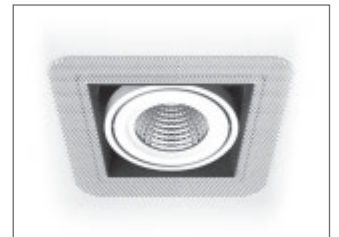

### Key Features

- Fully adjustable LED framelight
- Incorporates Tridonic LED module and driver system
- UGR19 and ETL compliant variants
- Multifaceted 40° reflector as standard. Alternative reflector and beam options
- Plaster-in option
- Emergency, DALI and dimming options
- 5 year warranty

**/VG**  
Mesh void guard

**/SN**  
Black snoot

**/BTC**  
Casambi Bluetooth wireless network  
(inc dim)

**/9**  
Ra90 High colour rendering

**Product variations**  
Other colours and specifications  
available on request