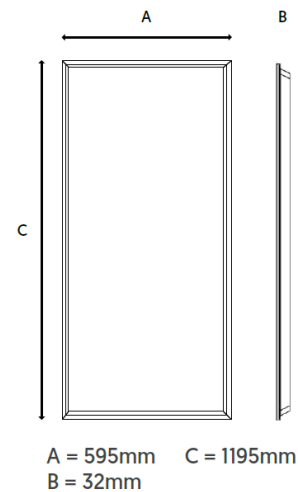

TECHNICAL DRAWINGS

Please select from the options below

Dali	/DA
Emergency	/EM
Dali Emergency	/DA/EM
DALI Emergency Empro	/DA/EMPRO
Suspension Kit	/SUS
Surface Mount Kit	/SFKIT
Recessed Kit	/RECKIT