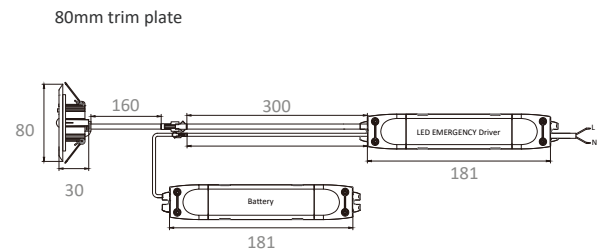

Bishop Dali Recessed Emergency Standalone

Dimensions

Product description

- 3W
- White Or Black Head Available
- High Output 240 Lumens
- Cut Out 45mm
- 80mm Larger Trim Available
- Open And Corridor Lens In Box
- 3 Year Warranty (1 Year On The Batteries)
- Extra Long Life LiFePO4 cells
- 5000K - 7000K