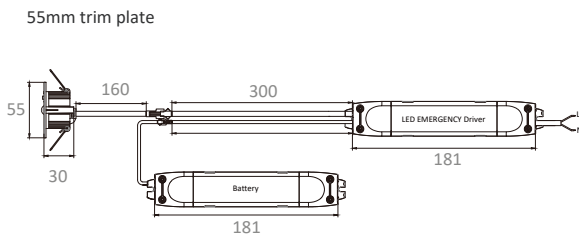

Bishop Dali Recessed Emergency Standalone

Dimensions

Product description

- 3W
- White Or Black Head Available
- High Output 240 Lumens
- Cut Out 45mm
- 80mm Larger Trim Available
- Open And Corridor Lens In Box
- 3 Year Warranty (1 Year On The Batteries)
- Extra Long Life LiFePO4 cells
- 5000K - 7000K