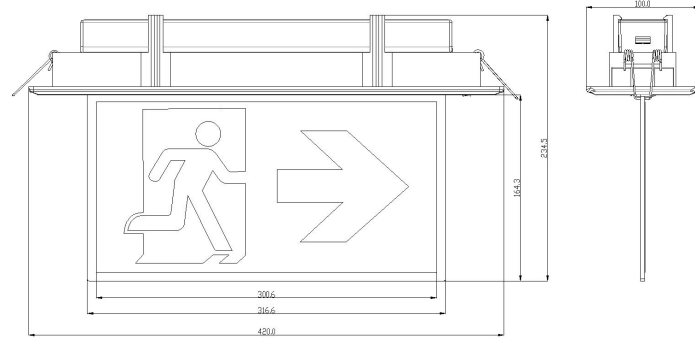

**Self Test Recessed LED Exit Sign**

Dimensions

- Self Test As Standard
- Recessed mounting
- Translucent Polycarbonate Cover
- 30m Viewing Range
- 1W Max
- 5000K-7000K
- Complete With Arrow Up
- 3 Year Warranty (1 Year On The Batteries)
- White Polycarbonate body
- Extra Long Life LiFePO4 cells