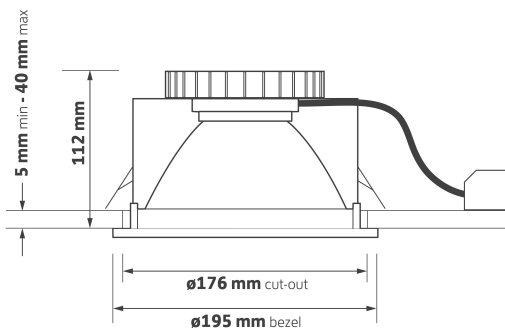

Model Ref.	Power (tcW)	Luminaire Output (lm)	Colour	Dimension	Cut Out	IP Rating
ALL/11W/3K	11	1150	830	ø 195mm x 112mm	ø 176mm	IP20
ALL/10W/4K	10	1075	840	ø 195mm x 112mm	ø 176mm	IP20
ALL/19.5W/3K	19.5	1900	830	ø 195mm x 112mm	ø 176mm	IP20
ALL/18W/4K	18	1875	840	ø 195mm x 112mm	ø 176mm	IP20
ALL/26.5W/3K	26.5	2700	830	ø 195mm x 112mm	ø 176mm	IP20
ALL/26.5W/4K	26.5	2825	840	ø 195mm x 112mm	ø 176mm	IP20
ALL/17.5W/TUNE	17.5	1725	927 - 965	ø 195mm x 112mm	ø 176mm	IP20

Key Features

- Professional LED Downlight
- Tridonic Advance LED and driver combination
- Part L and ECA compliant efficiencies
- Low glare <UGR19 for LG7 compliance
- Lumen maintenance L80 / F10 @ 50,000 hours
- 60° satin etch reflector as standard
- Tunable white version, HCL variant
- 5 year warranty

Please select from the options below

Dali	/DA
Switch Dim / Mains	/SD
DSI	/DSI
Emergency	/EM
Dali Emergency	/DA/EM
DALI Emergency Empro	/DA/EMPRO
Black Bezel	/BLK
50° multi- faceted	/MF50
IP65 Bezel	/65
40° specular	/SP40
Bluetooth wireless control - inc dim	/BTC