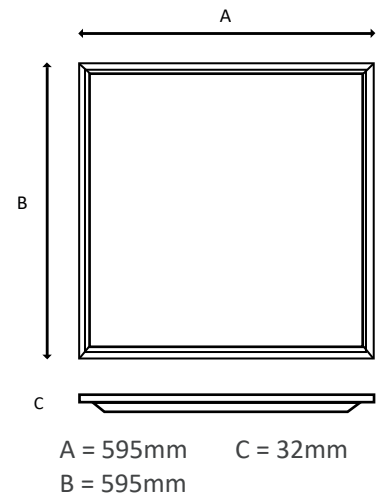

Please select from the options below

Dali	/DA
Emergency	/EM
Dali Emergency	/DA/EM
DALI Emergency Empro	/DA/EMPRO
Suspension Kit	/SUS
Surface Mount Kit	/SFKIT
Recessed Kit	/RECKIT