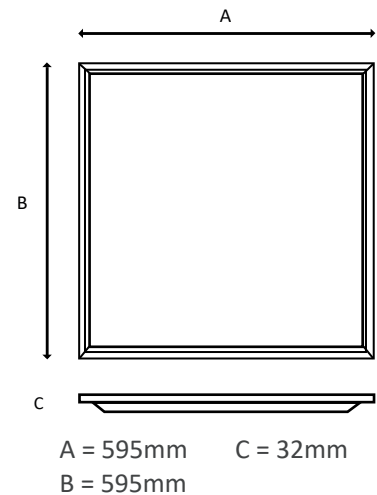

Please select from the options below

Dali	/DA
Emergency	/EM
Dali Emergency	/DA/EM
DALI Emergency Empro	/DA/EMPRO
Suspension Kit	/SUS
Surface Mount Kit	/SFKIT
Recessed Kit	/RECKIT