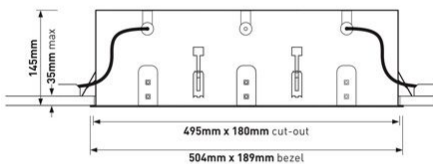

Model Ref.	Power (tcW)	Lumens (P/W)	Luminaire Output (lm)	Colour	Dimension	Cut Out	IP Rating
BRI/3/8W/3K	24	128	3075	830	∅ 504 x 189mm	495 x 180mm	IP20
BRI/3/8W/4K	34	134	3225	840	∅ 504 x 189mm	495 x 180mm	IP20
BRI/3/14W/3K	42	123	5175	830	∅ 504 x 189mm	495 x 180mm	IP20
BRI/3/14W/4K	42	128	5400	840	∅ 504 x 189mm	495 x 180mm	IP20
BRI/3/19W/3K	57	125	7125	830	∅ 504 x 189mm	495 x 180mm	IP20
BRI/3/19W/4K	57	128	7350	840	∅ 504 x 189mm	495 x 180mm	IP20
BRI/3/28W/3K	84	112	9450	830	∅ 504 x 189mm	495 x 180mm	IP20
BRI/3/28W/4K	84	116	9825	840	∅ 504 x 189mm	495 x 180mm	IP20

Key Features

- Fully adjustable LED framelight
- Incorporates Tridonic LED module and driver system
- UGR19 and ETL compliant variants
- Multifaceted 40° reflector as standard. Alternative reflector and beam options
- Plaster-in option
- Emergency, DALI and dimming options
- 5 year warranty

Please select from the options below

Dali	/DA
Switch Dim / Mains	/SD
DSI	/DSI
Emergency	/EM
Dali Emergency	/DA/EM
DALI Emergency Empro	/DA/EMPRO
White Bezel, White Gimbal	/WW
Black Bezel, Black Gimbal	/BB
White Bezel, Black Gimbal	/WB
Black Bezel, White Gimbal	/BW
25° multi-faceted reflector	/25MF
60° multi-faceted reflector	/60MF
40° specular reflector	/40SP
50° satin reflector	/50SA
Casambi Bluetooth wireless network (inc dim)	/CSBDIM
High colour rendering	/9
Plaster-in	/PL
Mesh void guard	/MVG
Black snoot	/BS