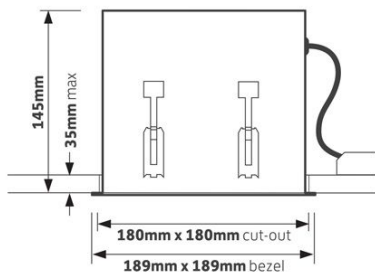

Model Ref.	Power (tcW)	Lumens (P/W)	Luminaire Output (lm)	Colour	Dimension	Cut Out	IP Rating
BRI/1/8W/3K	8	128	1025	830	∅ 189mm x 145mm	180mm	IP20
BRI/1/8W/4K	8	134	1075	840	∅ 189mm x 145mm	180mm	IP20
BRI/1/14W/3K	14	123	1725	830	∅ 189mm x 145mm	180mm	IP20
BRI/1/14W/4K	14	128	1800	840	∅ 189mm x 145mm	180mm	IP20
BRI/1/19W/3K	19	125	2375	830	∅ 189mm x 145mm	180mm	IP20
BRI/1/19W/4K	19	128	2450	840	∅ 189mm x 145mm	180mm	IP20
BRI/1/28W/3K	28	112	3150	830	∅ 189mm x 145mm	180mm	IP20
BRI/1/28W/4K	28	116	3275	840	∅ 189mm x 145mm	180mm	IP20

Key Features

- Fully adjustable LED framelight
- Incorporates Tridonic LED module and driver system
- UGR19 and ETL compliant variants
- Multifaceted 40° reflector as standard. Alternative reflector and beam options
- Plaster-in option
- Emergency, DALI and dimming options
- 5 year warranty

Please select from the options below

Dali	/DA
Switch Dim / Mains	/SD
DSI	/DSI
Emergency	/EM
Dali Emergency	/DA/EM
DALI Emergency Empro	/DA/EMPRO
White Bezel, White Gimbal	/WW
Black Bezel, Black Gimbal	/BB
White Bezel, Black Gimbal	/WB
Black Bezel, White Gimbal	/BW
25° multi-faceted reflector	/25MF
60° multi-faceted reflector	/60MF
40° specular reflector	/40SP
50° satin reflector	/50SA
Casambi Bluetooth wireless network (inc dim)	/CSBDIM
High colour rendering	/9
Plaster-in	/PL
Mesh void guard	/MVG
Black snoot	/BS