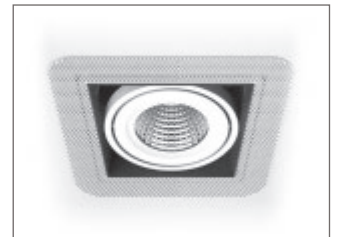

Key Features

- Fully adjustable LED framelight
- Incorporates Tridonic LED module and driver system
- UGR19 and ETL compliant variants
- Multifaceted 40° reflector as standard. Alternative reflector and beam options
- Plaster-in option
- Emergency, DALI and dimming options
- 5 year warranty

/EMD
DALI & self-test EM conversion (remote indicator)

/EMI
EM conversion (integral indicator)

/EMDI
DALI & self-test EM conversion (integral indicator)

/VG
Mesh void guard

/SN
Black snoot

/BTC
Casambi Bluetooth wireless network
(inc dim)

/9
Ra90 High colour rendering

Product variations
Other colours and specifications
available on request

/PI
Plaster-in

/WW
White bezel, white gimbal

/BB
Black bezel, black gimbal

/WB
White bezel, black gimbal