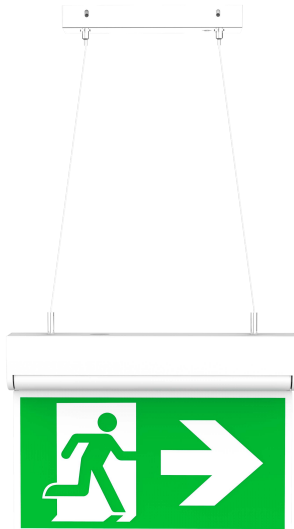

Self Test Suspended LED Exit Sign

Dimensions

- Ceiling mounting
- Self Test As Standard
- 1W Max
- 1.5m Cable Length
- 30m Viewing Range
- Complete With Arrow Up
- 3 Year Warranty (1 Year On The Batteries)
- 5000K-7000K
- White Polycarbonate body
- Extra Long Life LiFePO4 cells