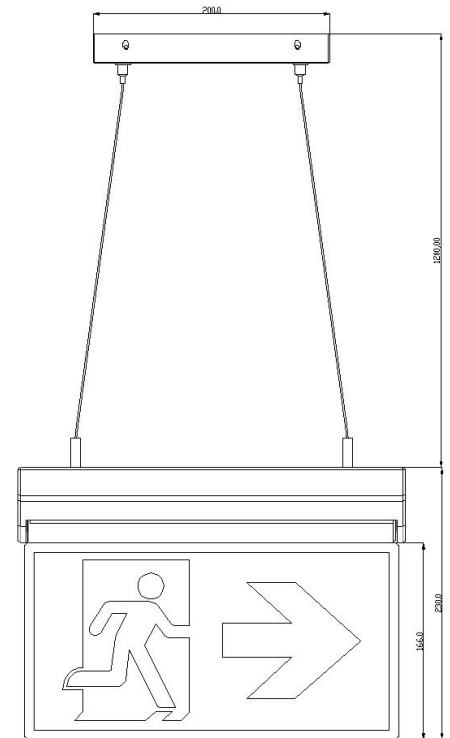

Self Test Suspended LED Exit Sign

Dimensions

- Ceiling mounting
- Self Test As Standard
- 1W Max
- 1.5m Cable Length
- 30m Viewing Range
- Complete With Arrow Up
- 3 Year Warranty (1 Year On The Batteries)
- 5000K-7000K
- White Polycarbonate body
- Extra Long Life LiFePO4 cells