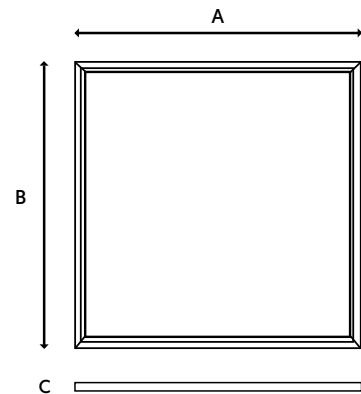

Model Ref.	Power (tcW)	Lumens (P/W)	Luminaire Output (lm)	Colour	Dimension	UGR Rating	IP Rating	MacAdam Step
ROB/IP65/6x6/UGR/4K	40	110	4400	4000K	ø 595mm x 10.5mm	19	IP65	<3

Key Features

- 600 x 600 IP65 lay in panel
- Low glare UGR <19 for LG7 compliance option
- Lumen maintenance up to @ 50,000 hours
- Self-extinguishing TP(a) diffuser as standard
- DALI2, dimming and EM options
- Power Factor 0.95
- 5 year warranty

TECHNICAL DRAWINGS

A = 595mm C = 10.5mm
B = 595mm

Please select from the options below

Dali	/DA
Emergency	/EM
Dali Emergency	/DA/EM
DALI Emergency Empro	/DA/EMPRO
Suspension Kit	/SUS
Surface Mount Kit	/SFKIT
Recessed Kit	/RECKIT