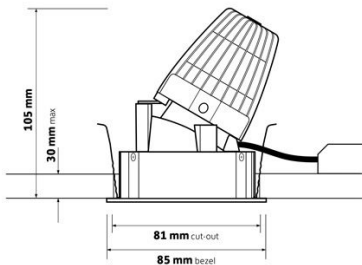

Model Ref.	Power (tcW)	Lumens (P/W)	Luminaire Output (lm)	Colour	Dimension	Cut Out	IP Rating
PAR/ADJ/8W/27K	8	75	600	927	ø 85mm x 105mm	81mm	IP44
PAR/ADJ/6.5W/3K	6.5	103	675	830	ø 85mm x 105mm	81mm	IP44
PAR/ADJ/6.5W/4K	6.5	107	700	840	ø 85mm x 105mm	81mm	IP44
PAR/ADJ/10W/27K	10	85	850	927	ø 85mm x 105mm	81mm	IP44
PAR/ADJ/8W/3K	8	106	850	830	ø 85mm x 105mm	81mm	IP44
PAR/ADJ/8W/4K	8	112	900	840	ø 85mm x 105mm	81mm	IP44

Key Features

- Low glare architectural wall wash
- Discreet minimal bezel, die-cast from pure aluminium
- Matt black darklight baffle, developed to minimise glare
- Fitted with an integral IP44 protective lens as standard
- Precision moulded 40° reflector
- Tridonic LED engine and driver system
- Excellent thermally optimised 24 super-fin die-cast heatsink
- Short circuit, overload and temperature protection

Please select from the options below

- Dali /DA
- Switch Dim / Mains /SD
- DSI /DSI
- Emergency /EM
- Dali Emergency /DA/EM
- DALI Emergency Empro /DA/EMPRO
- Narrow beam reflector 20° /NB
- Plaster-in bezel version /PI
- Ra90 High colour rendering /9
- Casambi wireless network (inc dim) /BTC /BTC
- White Bezel /WBZ
- Black Bezel /BBZ
- White Baffle /WBF
- Black Baffle /BBF