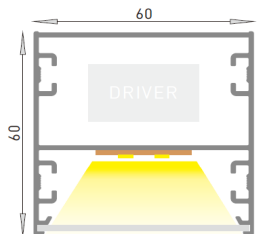

Model Ref.	Power (tcW)	Lumens (P/W)	Luminaire Output (lm)	Colour	Dimension	Connecting Parts	IP Rating
GLE/RING/450	20	110	2200	3000K / 4000K	ø 450mm x 60mm x 60mm	1	IP20
GLE/RING/660	30	110	3300	3000K / 4000K	ø 660mm x 60mm x 60mm	1	IP20
GLE/RING/780	35	110	3850	3000K / 4000K	ø 780mm x 60mm x 60mm	1	IP20
GLE/RING/900	40	110	4400	3000K / 4000K	ø 900mm x 60mm x 60mm	1	IP20
GLE/RING/1060	50	110	5500	3000K / 4000K	ø 1060mm x 60mm x 60mm	1	IP20
GLE/RING/1200	60	110	6600	3000K / 4000K	ø 1200mm x 60mm x 60mm	1	IP20
GLE/RING/1560	80	110	8800	3000K / 4000K	ø 1560mm x 60mm x 60mm	4	IP20
GLE/RING/1860	110	110	12100	3000K / 4000K	ø 1860mm x 60mm x 60mm	4	IP20
GLE/RING/2060	120	110	13200	3000K / 4000K	ø 2060mm x 60mm x 60mm	4	IP20
GLE/RING/2460	150	110	16500	3000K / 4000K	ø 2460mm x 60mm x 60mm	4	IP20

Please select from the options below

Dali	/DA
Emergency	/EM
Dali Emergency	/DA/EM
DALI Emergency Empro	/DA/EMPRO
Black	/BLK
White	/WHI
Surface	/SFM
Suspended	/SUSP

W60xH60mm