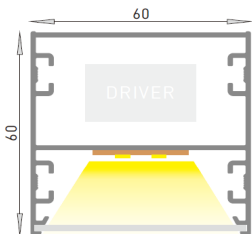

Model Ref.	Power (tcW)	Lumens (P/W)	Luminaire Output (lm)	Colour	Dimension	Connecting Parts	IP Rating
GLE/RING/450	20	110	2200	830/840	∅ 450mm x 60mm x 60mm	1	IP20
GLE/RING/660	30	110	3300	830/840	∅ 660mm x 60mm x 60mm	1	IP20
GLE/RING/780	35	110	3850	830/840	∅ 780mm x 60mm x 60mm	1	IP20
GLE/RING/900	40	110	4400	830/840	∅ 900mm x 60mm x 60mm	1	IP20
GLE/RING/1060	50	110	5500	830/840	∅ 1060mm x 60mm x 60mm	1	IP20
GLE/RING/1200	60	110	6600	830/840	∅ 1200mm x 60mm x 60mm	1	IP20
GLE/RING/1560	80	110	8800	830/840	∅ 1560mm x 60mm x 60mm	4	IP20
GLE/RING/1860	110	110	12100	830/840	∅ 1860mm x 60mm x 60mm	4	IP20
GLE/RING/2060	120	110	13200	830/840	∅ 2060mm x 60mm x 60mm	4	IP20
GLE/RING/2460	150	110	16500	830/840	∅ 2460mm x 60mm x 60mm	4	IP20

Please select from the options below

Dali	/DA
Emergency	/EM
Dali Emergency	/DA/EM
DALI Emergency Empro	/DA/EMPRO
Black	/BLK
White	/WHI
Surface	/SFM
Suspended	/SUSP

W60xH60mm