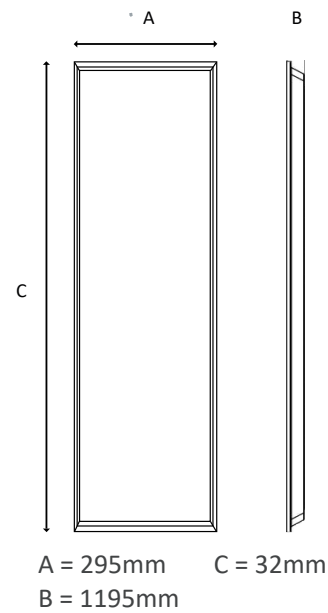

Model Ref.	Power (tcW)	Lumens (P/W)	Luminaire Output (lm)	Colour	Dimension	UGR Rating	IP Rating	MacAdam Step
ROB/UGR/12x3/3K	30	118	3540	3000K	∅ 1195mm x 295mm x 32mm	19	IP20	<3
ROB/UGR/12x3/4K	30	120	3600	4000K	∅ 1195mm x 295mm x 32mm	19	IP20	<3

Key Features

- 1200 x 300 lay in panel
- Low glare UGR <19 for LG7 compliance option
- Lumen maintenance up to @ 50,000 hours
- Self-extinguishing TP(a) diffuser as standard
- DALI2, dimming and EM options
- Power Factor 0.95
- 5 year warranty