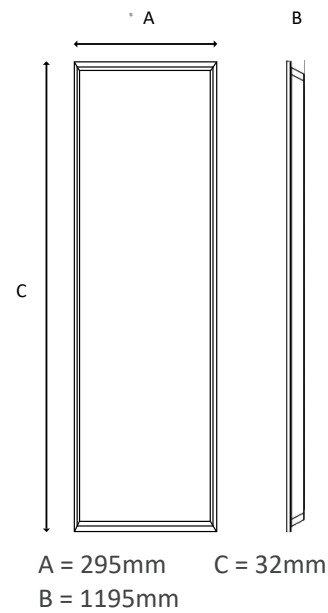

Model Ref.	Power (tcW)	Lumens (P/W)	Luminaire Output (lm)	Colour	Dimension	UGR Rating	IP Rating	MacAdam Step
ROB/UGR/12x3/3K	30	118	3540	3000K	∅ 1195mm x 295mm x 32mm	19	IP20	<3
ROB/UGR/12x3/4K	30	120	3600	4000K	∅ 1195mm x 295mm x 32mm	19	IP20	<3

### Key Features

- 1200 x 300 lay in panel
- Low glare UGR <19 for LG7 compliance option
- Lumen maintenance up to @ 50,000 hours
- Self-extinguishing TP(a) diffuser as standard
- DALI2, dimming and EM options
- Power Factor 0.95
- 5 year warranty