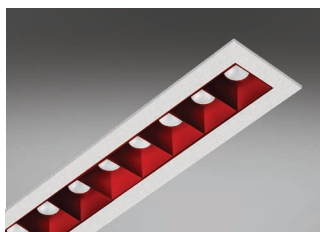

**Key Features**

- High end mini linear downlight
- IP44 luminaire with a wide variety of options
- Samsung high power, high efficiency LEDs
- Ra90 High colour rendering
- Available with over 100 llm/tcW
- Extruded aluminium super-fin heatsink
- Injection moulded low glare matt-black baffle
- High clarity 35° medium beam lens
- Ultra slim clean-line bezel
- Long life - >60,000 Hours L80/F50
- Short circuit, overload and temperature protection
- 500mm mains lead

Options

**/WH**  
White baffle

**/GD**  
Gold baffle

**/BK**  
Black bezel RAL9005

**/GY**  
Grey bezel RAL9006

**/PI**  
Plaster-in, trim-less bezel

**/SNB**  
10° narrow beam lens

**/NB**  
15° narrow beam lens

**/WB**  
50° wide beam lens

**/T+DALI**  
Digital addressable lighting interface

**/BTC**  
Casambi wireless network (inc dim)

**/EM**  
Emergency conversion

**/EMD**  
DALI Emergency conversion

**/65**  
IP65 version (5x only)

**Adjustable version**

**Product variations**  
Coloured bezel

**Product variations**  
Coloured baffles

**Product variations**  
Lower Outputs

**Product variations**  
Plug and Sockets