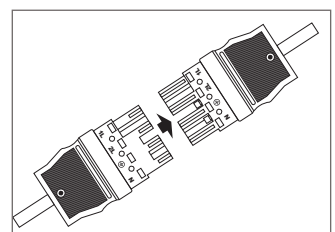

Model Ref.	Power (tcW)	Lumens (P/W)	Luminaire Output (lm)	Colour	Dimension	Cut Out	IP Rating
ASH/5/7W/3K	7	75	525	830	∅ 175mm x 50mm	166 x 41 mm	IP20
ASH/5/7W/4K	7	75	525	840	∅ 175mm x 50mm	166 x 41 mm	IP20
ASH/5/13W/3K	13	80	1050	830	∅ 175mm x 50mm	166 x 41 mm	IP20
ASH/5/13W/4K	13	80	1050	840	∅ 175mm x 50mm	166 x 41mm	IP20
ASH/10/13W/3K	13	80	1050	830	∅ 330mm x 50mm	323 x 41 mm	IP20
ASH/10/13W/4K	13	80	1050	840	∅ 330mm x 50mm	323 x 41 mm	IP20
ASH/10/23W/3K	23	91	2100	830	∅ 330mm x 50mm	323 x 41mm	IP20
ASH/10/23W/4K	23	91	2100	840	∅ 330mm x 50mm	323 x 41mm	IP20

**/WB**  
50° wide beam lens

**/T+DALI**  
Digital addressable lighting interface

**/BTC**  
Casambi wireless network (inc dim)

**/EM**  
Emergency conversion

**/EMD**  
DALI Emergency conversion

**/65**  
IP65 version (5x only)

**Adjustable version**

**Product variations**  
Coloured bezel

**Product variations**  
Coloured baffles

**Product variations**  
Lower Outputs

**Product variations**  
Plug and Sockets