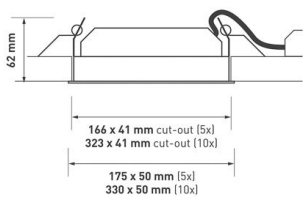

Model Ref.	Power (tcW)	Lumens (P/W)	Luminaire Output (lm)	Colour	Dimension	Cut Out	IP Rating
ASH/5/7W/3K	7	75	525	830	∅ 175mm x 50mm	166 x 41 mm	IP20
ASH/5/7W/4K	7	75	525	840	∅ 175mm x 50mm	166 x 41 mm	IP20
ASH/5/13W/3K	13	80	1050	830	∅ 175mm x 50mm	166 x 41 mm	IP20
ASH/5/13W/4K	13	80	1050	840	∅ 175mm x 50mm	166 x 41mm	IP20
ASH/10/13W/3K	13	80	1050	830	∅ 330mm x 50mm	323 x 41 mm	IP20
ASH/10/13W/4K	13	80	1050	840	∅ 330mm x 50mm	323 x 41 mm	IP20
ASH/10/23W/3K	23	91	2100	830	∅ 330mm x 50mm	323 x 41mm	IP20
ASH/10/23W/4K	23	91	2100	840	∅ 330mm x 50mm	323 x 41mm	IP20

Key Features

- High end mini linear downlight
- IP44 luminaire with a wide variety of options
- Samsung high power, high efficiency LEDs
- Ra90 High colour rendering
- Available with over 100 llm/tcW
- Extruded aluminium super-fin heatsink
- Injection moulded low glare matt-black baffle
- High clarity 35° medium beam lens
- Ultra slim clean-line bezel
- Long life - >60,000 Hours L80/F50
- Short circuit, overload and temperature protection
- 500mm mains lead

Please select from the options below

- Dali /DA
- Emergency /EM
- Dali Emergency /DA/EM
- DALI Emergency Empro /DA/EMPRO
- Black Baffle /WBF
- Gold Baffle /GBF
- Black Bezel /BBZ
- Grey Bezel /GBZ
- 10° super narrow beam lens /10NB
- 15° narrow beam lens /15NB
- 50° wide beam lens /50WB
- Plaster-in, trim-less bezel /PL
- Casambi wireless network (inc dim) /CMDIM
- IP65 (5x only) /IP65/5