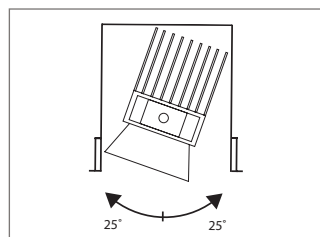

Model Ref.	Power (tcW)	Lumens (P/W)	Luminaire Output (lm)	Colour	Dimension	Cut Out	IP Rating
ASH/5/7W/3K	7	75	525	830	∅ 175mm x 50mm	166 x 41 mm	IP20
ASH/5/7W/4K	7	75	525	840	∅ 175mm x 50mm	166 x 41 mm	IP20
ASH/5/13W/3K	13	80	1050	830	∅ 175mm x 50mm	166 x 41 mm	IP20
ASH/5/13W/4K	13	80	1050	840	∅ 175mm x 50mm	166 x 41mm	IP20
ASH/10/13W/3K	13	80	1050	830	∅ 330mm x 50mm	323 x 41 mm	IP20
ASH/10/13W/4K	13	80	1050	840	∅ 330mm x 50mm	323 x 41 mm	IP20
ASH/10/23W/3K	23	91	2100	830	∅ 330mm x 50mm	323 x 41mm	IP20
ASH/10/23W/4K	23	91	2100	840	∅ 330mm x 50mm	323 x 41mm	IP20

**/WB**  
50° wide beam lens

**/T+DALI**  
Digital addressable lighting interface

**/BTC**  
Casambi wireless network (inc dim)

**/EM**  
Emergency conversion

**/EMD**  
DALI Emergency conversion

**/65**  
IP65 version (5x only)

**Adjustable version**

**Product variations**  
Coloured bezel

**Product variations**  
Coloured baffles

**Product variations**  
Lower Outputs

**Product variations**  
Plug and Sockets