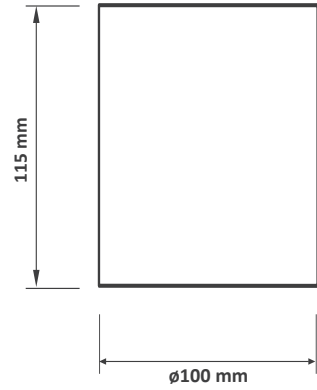

Technical Drawing

Key Features

- Professional LED 100mm surface can
- 55° reflector as standard
- Finished in RAL9016 brilliant white
- Integral DALI As Standard
- 10% Output In Emergency Mode
- Suspension option
- 5 year warranty
- Fixed Lens
- IP20
- Aluminium Construction
- Photometric data available on request

Ordering Information

Model Ref.	Power (tcW)	Colour	Lm/W	Luminaire Output (lm)	Life (hrs)
NOL3100WHI3K	12	000	101	1210	50,000
NOL3100WHI4K	12	000	104	1250	50,000
NOL3100BLK3K	12	3000K	101	1210	50,000
NOL3100BLK4K	12	4000K	104	1250	50,000